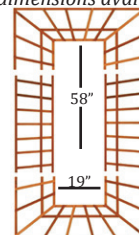

Code	Dimensions	Price
T725	87"H x 51"W	$630

Ships in 4 parts