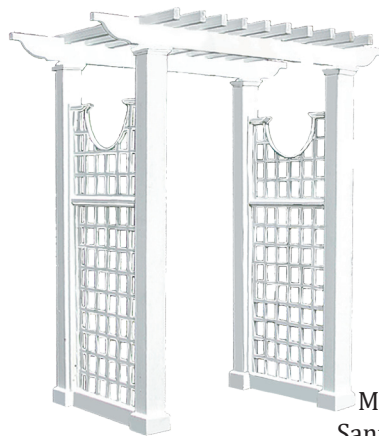

LaFayette Arbor Arches

Code	Dimensions	Price
A404	42" Inside Width	$657
A4041*	52" Inside Width	$725
A4042*	62" Inside Width	$800
A4043*	73" Inside Width	$920

Belmont Arbor Stringers - 1.5"Sq. Stringer

Arch Code	With	Code	Length	Price
A400/A4001	31" Panels	A4018	6 @ 33.25"	$87
A400/A4001	51" Panels	A4012	6 @ 53.50"	$116
A4002/A4003	31" Panels	A4019	8 @ 33.25"	$116
A4002/A4003	51" Panels	A4013	8 @ 53.50"	$154
A4004/A4005	31" Panels	A4020	10 @ 33.25"	$145
A4004/A4005	51" Panels	A4014	10 @ 53.50"	$194

LaFayette Arch Stringers - 1.5"Sq.

Code	Use With	Dimensions	Price
A407	31" Panels	6 @ 33.5"	$96
A414	51" Panels	6 @ 53.5"	$139

Sorrento Pergola Joists

Code	Dimensions	Price
A405	42" Inside Width	$400
A402	52" Inside Width	$420
A403	62" Inside Width	$460
A406	73" Inside Width	$530

SantaFe Pergola Joists

Code	Inside		Stringer		Price
	Width	Length	Count	Count	
J104	4'	82.5"	10	10	$235
J105	5'	94.5"	12	12	$280
J106	6'	106.5"	14	14	$320
J107*	7'	118.5"	16	16	$355

Sorrento Pergola Stringers - 1.5"Sq.

Code	With	Code	Length	Price
A405/A402	31"panels	A408	5 @ 48"	$99
A405/A402	51"panels	A409	5 @ 72"	$139
A403/A406	31"panels	A413	7 @ 48"	$139
A403/A406	51"panels	A420	7 @ 72"	$195

SantaFe Wall Joists

Code	Inside		Stringer		Price
	Width	Length	Count	Count	
JW104	4'	71.5"	9	9	$235
JW105	5'	83.5"	11	11	$280
JW106	6'	95.5"	13	13	$320
JW107*	7'	107.5"	15	15	$355

Model #85B
SantaFe Pergola