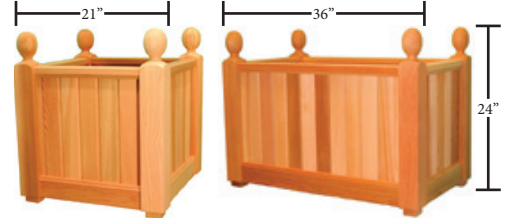

Use with V600 Models

V105

V106

V205

V206

Planter Boxes

Code	Dimensions	Price
V400	24"H x 21"W	\$499
V405	24"H x 21"W	\$469
V415	24"H x 21"W	\$549
V420	24"H x 21"W	\$549
V430	24"H x 21"W	\$489
V600	24"H x 36"W	\$643

Custom sizes available!

Planter Boxes

All V400 series Planters have the same dimensions as the V400.

V400

V600

Obelisk

VA109	76"H x 21"W	\$849
V159	69"H x 16"W	\$549

Planter Box Backs