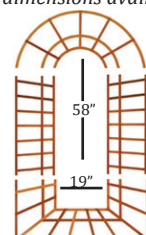

Treillage Window

Code	Dimensions	Price
T730	87"H x 51"W	$710

Ships in 4 parts

* must ship freight